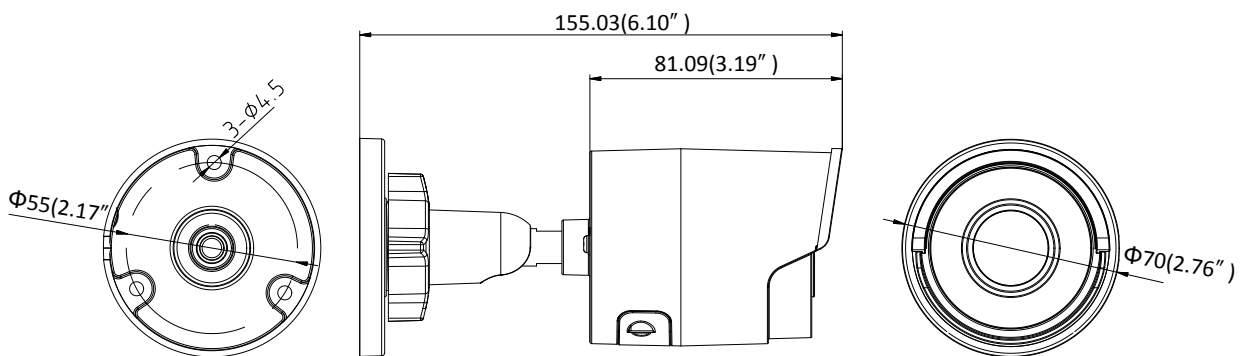

General Function	One-key Reset, Anti-Flicker, Heartbeat, Mirror, Password Protection, Privacy Mask, Watermark, IP Address Filter
Interface	
Communication Interface	1 RJ45 10M/100M self-adaptive Ethernet port
On-board Storage	Built-in microSD/SDHC/SDXC slot, up to 128 GB
Smart Feature-set	
Behavior Analysis	Line crossing detection, intrusion detection, unattended baggage detection, object removal detection
Line Crossing Detection	Cross a pre-defined virtual line, up to 1 pre-defined virtual lines supported
Intrusion Detection	Enter and loiter in a pre-defined virtual region, up to 1 pre-defined virtual regions supported
Object Removal Detection	Objects removed from the pre-defined region, such as the exhibits on display.
Unattended Baggage Detection	Objects left over in the pre-defined region such as the baggage, purse, dangerous materials
Face Detection	Human face appears in the image can be detected and trigger linkage method
General	
Operating Conditions	-30 °C to +60 °C (-22 °F to +140 °F), Humidity 95% or less (non-condensing)
Power	12 VDC $\pm$ 25%, 5W PoE(802.3af, class 3), 6.5W
IR Range	Up to 30 m
Protection Level	IP67
Dimensions	Camera: $\Phi 70 \times 155.03$ mm ($\Phi 2.76'' \times 6.1''$) Package: $216 \times 121 \times 118$ mm ($8.5'' \times 4.76'' \times 4.65''$)
Weight	Camera: 410 g (0.9 lb.)

Available Models

DS-2CD2025FWD-I

Dimensions

Unit: mm