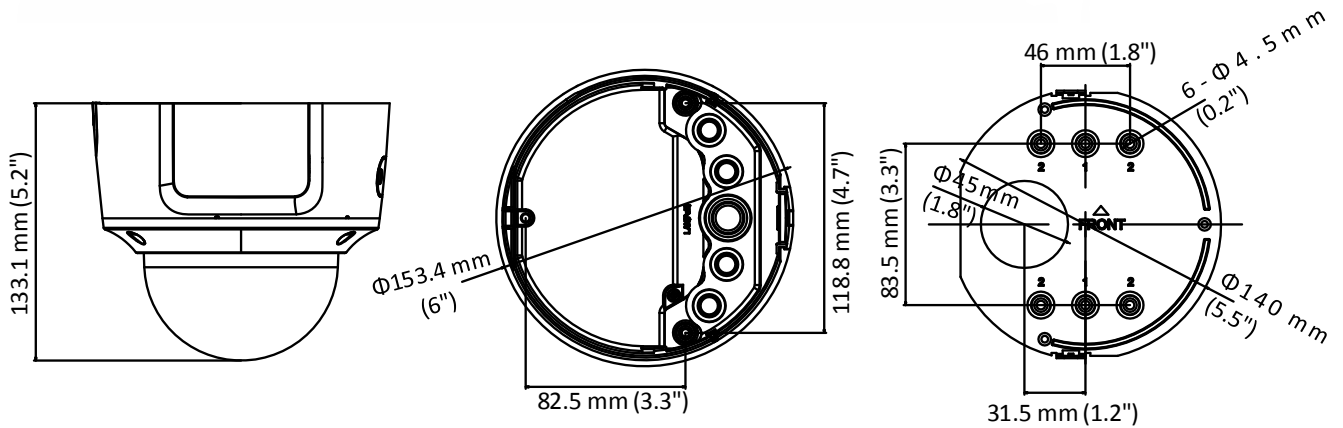

Dimensions

Accessories

DS-1475ZJ-SUS
Vertical Pole Mount

DS-1476ZJ-SUS
Corner Mount

Headquarters

No.555 Qianmo Road, Binjiang District,
Hangzhou 310051, China
T +86-571-8807-5998
overseasbusiness@hikvision.com

Hikvision USA
T +1-909-895-0400
sales.usa@hikvision.com

Hikvision Australia
T +61-2-8599-4233
salesau@hikvision.com

Hikvision India
T +91-22-28469900
sales@pramahikvision.com

Hikvision Canada
T +1-866-200-6690
sales.canada@hikvision.com

Hikvision Thailand
T +662-275-9949
sales.thailand@hikvision.com

Hikvision Europe
T +31-23-5542770
sales.eu@hikvision.com

Hikvision Italy
T +39-0438-6902
info.it@hikvision.com

Hikvision Brazil
T +55 11 3318-0050
Latam.support@hikvision.com

Hikvision Turkey
T +90 [216]521 7070- 7074
sales.tr@hikvision.com

Hikvision Malaysia
T +601-7652-2413
sales.my@hikvision.com

Hikvision UK & Ireland
T +01628-902140
sales.uk@hikvision.com

Hikvision South Africa
Tel: +27 [10] 0351172
sale.africa@hikvision.com

Hikvision France
T +33[0]1-85-330-450
info.fr@hikvision.com

Hikvision Kazakhstan
T +7-727-9730667
nikia.panfilov@hikvision.ru

Hikvision Vietnam
T +84-974270888
sales.vt@hikvision.com

Hikvision UAE
T +971-4-4432090
salesme@hikvision.com

Hikvision Singapore
T +65-6684-4718
sg@hikvision.com

Hikvision Spain
T +34-91-737-16-55
info.es@hikvision.com

Hikvision Tashkent
T +99-87-1238-9438
uzb@hikvision.ru

Hikvision Hong Kong
T +852-2151-1761
info.hk@hikvision.com

Hikvision Russia
T +7-495-669-67-99
saleru@hikvision.com

Hikvision Korea
T +82-[0]31-731-8817
sales.korea@hikvision.com

Hikvision Poland
T +48-22-460-01-50
info.pl@hikvision.com

Hikvision Indonesia
T +62-21-2933759
Sales.Indonesia@hikvision.com

Hikvision Colombia
sales.colombia@hikvision.com